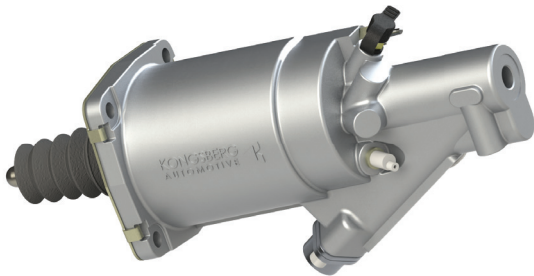

# CLUTCH SERVO

### 1000685210AM Ø100 mm

Brake Fluid

<b>Application:</b>	Iveco	
	Renault	Kerax, Premium
<b>Cross reference:</b>	Iveco	503135524, 504050909
	Renault	5010452512
	Wabco	970.051.422.0

### 1000683531AM Ø80 mm w/VWI

Brake Fluid

<b>Application:</b>	Iveco	
	Kinglong	
	Otokar	
	Yutong	
	Renault	Midlum
<b>Cross reference:</b>	Iveco	58012t75320
	Kinglong	16L02-04010
	Otokar	13F-10-23250-AA
	Yutong	1604-00204
	ZF	501007075 (gearbox)
	Wabco	970.051.435.0
	Renault	5010452472
Wabco	970.051.430.0 (Renault)	

### 1000684060 Ø80 mm w/sensor

Mineral Oil

<b>Application:</b>	MAN	TGL, TGM, FOCL
<b>Cross reference:</b>	MAN	81307256115
	Wabco	970.051.465.0

100%

GUARANTEED

Designed for your vehicle  
Compatibility between old & new parts  
Tested products before leaving the factory