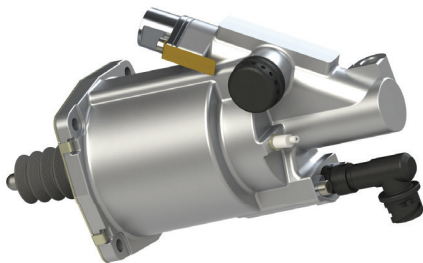

# CLUTCH SERVO

### 1000685210AM Ø100 mm

Brake Fluid

<b>Application:</b>	Iveco	
	Renault	Kerax, Premium
<b>Cross reference:</b>	Iveco	503135524, 504050909
	Renault	5010452512
	Wabco	970.051.422.0

### 1000684060 Ø80 mm w/sensor

Mineral Oil

<b>Application:</b>	MAN	TGL, TGM, FOCL
<b>Cross reference:</b>	MAN	81307256115
	Wabco	970.051.465.0

100%

GUARANTEED

Designed for your vehicle  
Compatibility between old & new parts  
Tested products before leaving the factory